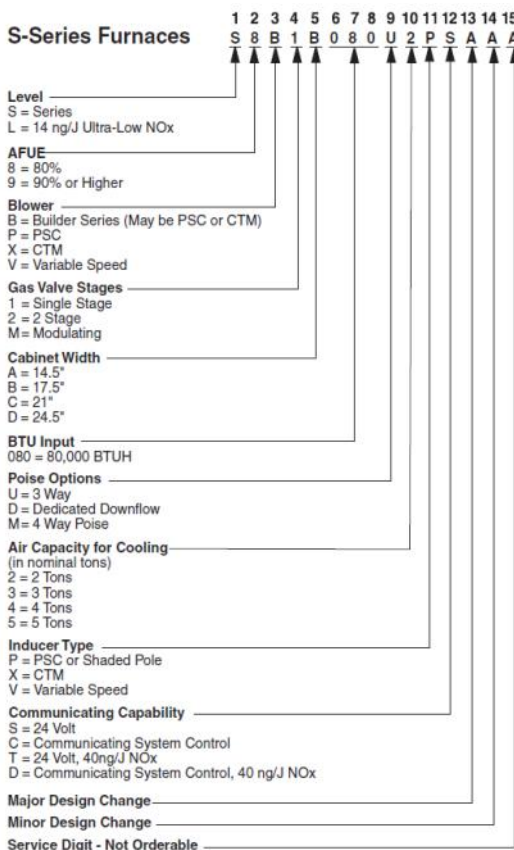

eAPB1834
October 26, 2018

IMPORTANT DATES

First Production
November 30, 2018

First Order
December 10, 2018

First Ship
December 17, 2018

Sales Literature
Available Now

Technical Literature
Available Now

Pricing Info
Available now

WARRANTY INFO

Registered Limited
Warranty
Functional Parts—10 Years
Heat Exchanger—20 Years

Non-Registered
Limited Warranty
Functional Parts—5 Years
Heat Exchanger—20 Years

RATINGS INFO

Available November 1,
2018

AHRI ratings
available at
www.ahridirectory.org

NEW 80% S-Series Furnaces and Phase Out of Legacy Furnaces

American Standard is pleased to announce the launch of our very first 80% S-Series furnaces. Both the S8X1 & S8X2 furnaces feature 80% AFUE, 9-tap Constant Torque ECM blower motors, 4-way poise

convertibility (no dedicated down flow models required), and are offered in A/B/C/D cabinet widths. Like all S-Series furnaces these models are 34" in height, offer multiple venting options in every position, and the AirTite™ cabinets are certified to have <1% air leakage.

**California 40 ng/J Low NOx models will be indicated with a 'T' in the 12th digit. These models will start production in February.

	SKU	NOMINAL AIRFLOW (TONS)
S8X1	S8X1A026M2PSAAA	2
	S8X1A040M3PSAAA	2-3
	S8X1B040M2PSAAA	2
	S8X1B060M3PSAAA	3
	S8X1B060M4PSAAA	4
	S8X1B080M4PSAAA	3-4
	S8X1C080M5PSAAA	4-5
S8X2	S8X1C100M5PSAAA	4-5
	S8X1D120M5PSAAA	5
	S8X2A040M3PSAAA	2-3
	S8X2B060M3PSAAA	3
	S8X2B060M4PSAAA	4
	S8X2B080M4PSAAA	3-4
	S8X2C080M5PSAAA	4-5
S8X2C100M5PSAAA	4-5	
S8X2D120M5PSAAA	5